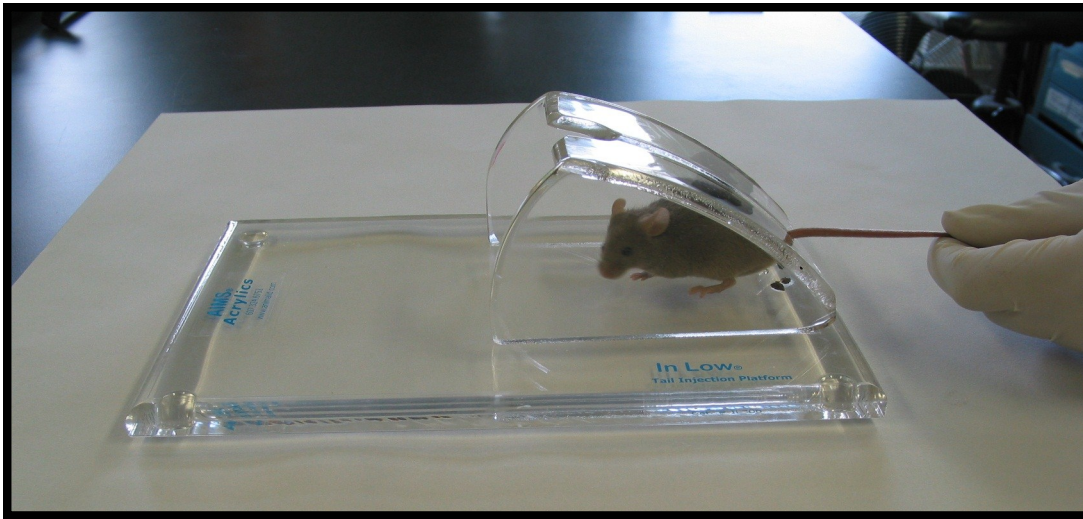

In Low Tail Injection Platform

Cat # IL300

◆ *Quick Restraint*

◆ *Low Stress*

◆ *Easy to Clean*

In Low Tail Cutting Platform

Cat # IL200

Quick Restraint

Tube Holder

Ruler for Accurate Snips

Easy to Clean

 **BRAINTREE
SCIENTIFIC, INC.**