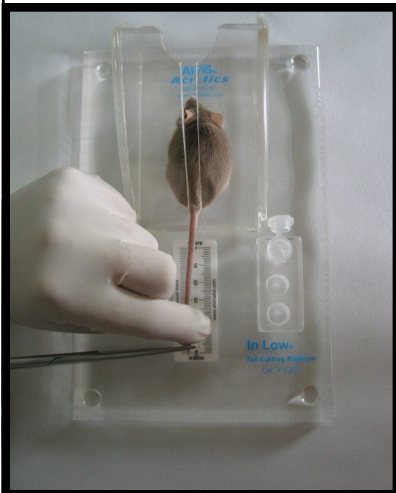

In Low Tail Injection Platform

Cat # IL300

◆ *Quick Restraint*

◆ *Low Stress*

◆ *Easy to Clean*

In Low Tail Cutting Platform

Cat # IL200

Quick Restraint

Tube Holder

Ruler for Accurate Snips

Easy to Clean

 **BRAINTREE
SCIENTIFIC, INC.**