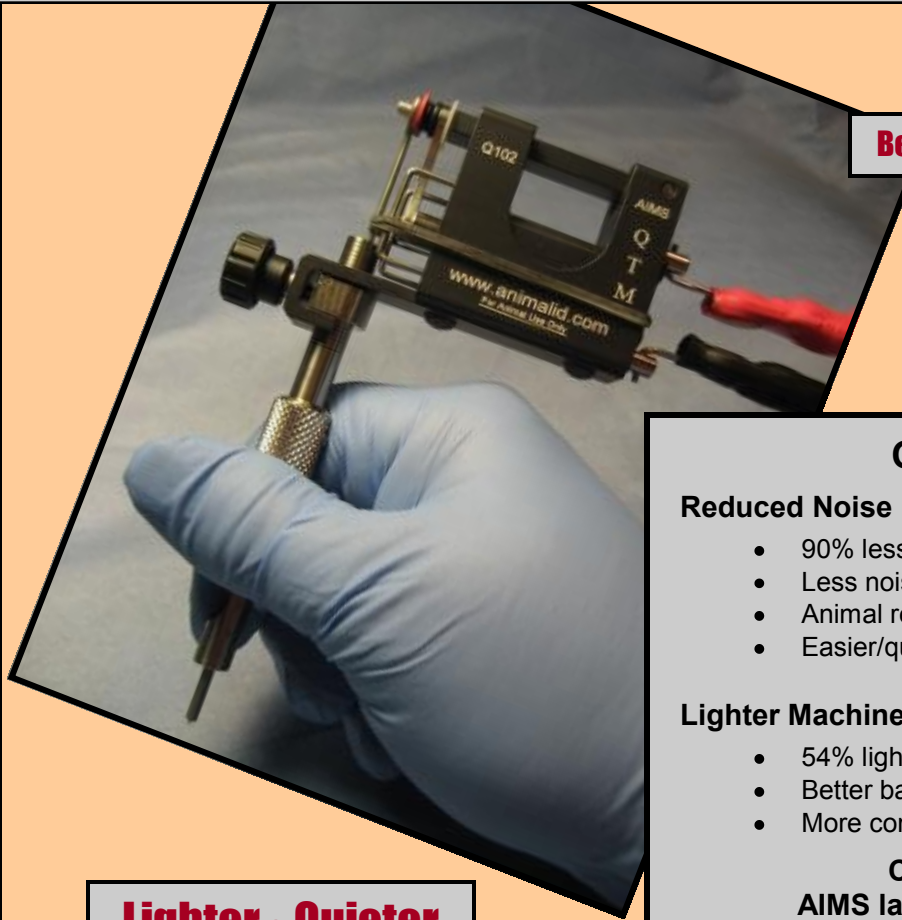

## *The Quiet Tattoo Machine*

The NEW QTM provides performance with 90% less sound.

*Quiet Lab Animal Tattoo Identification*

**Better Balance**

**Lighter & Quieter**