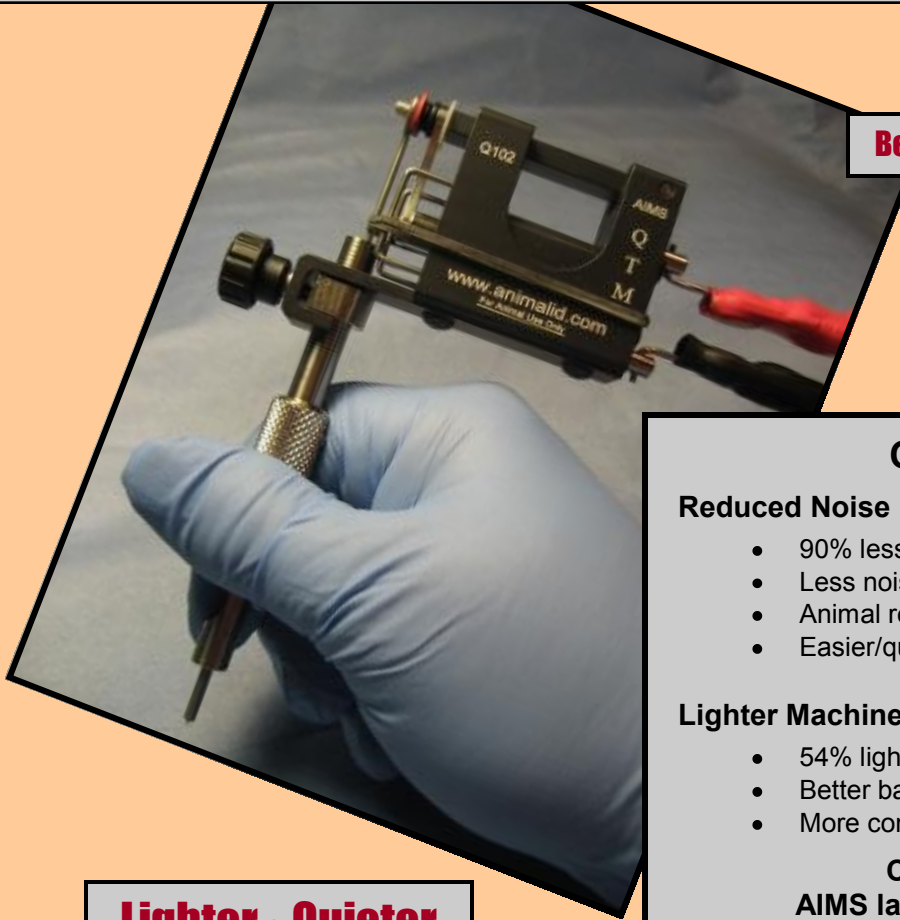

NEW

QTM

The Quiet Tattoo Machine

The NEW QTM provides performance with 90% less sound.

Quiet Lab Animal Tattoo Identification

Better Balance

Lighter & Quieter

QTM Features

Reduced Noise Level

- 90% less noise
- Less noise for animals & user = more comfort
- Animal remains calmer
- Easier/quicker tattooing

Lighter Machine

- 54% lighter
- Better balance
- More comfort = less hand fatigue

**Compatible with all
AIMS lab animal tattoo systems.**

Add the QTM to your current AIMS lab animal tattoo system

ORDER Machine Only (does not include controller/power supply, etc.)

new AIMS Quiet Tattoo Machine